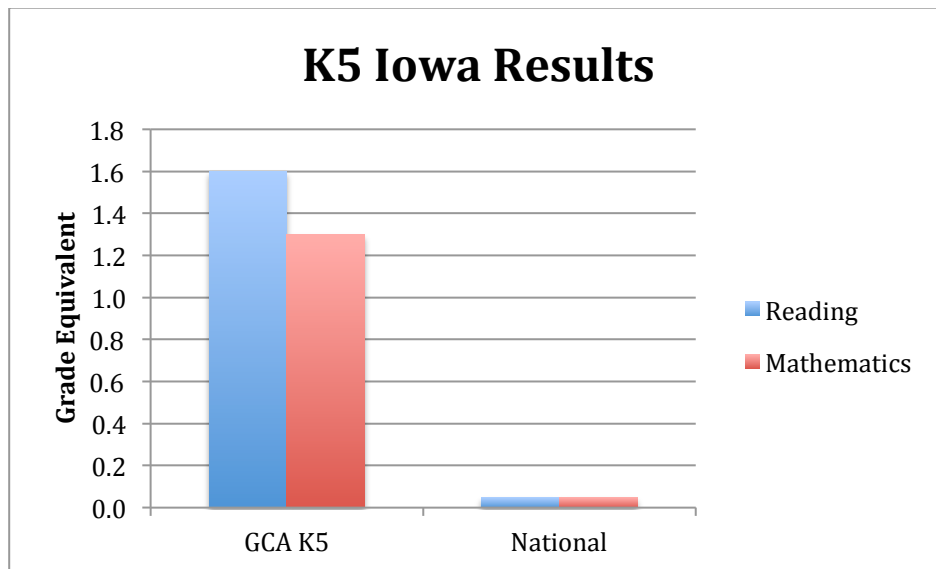

Enrollment Information

Student Population (2017-2018 School Year)

Class	Total Students	Class	Total Students
K3-K4	8	7th	16
K5	17	8th	14
1st	22	9th	10
2nd	23	10th	15
3rd	19	11th	16
4th	14	12th	13
5th	12		
6th	17		

1. U.S. History
2. English
3. Calculus

Testing Comparisons

Student Demographics

Community Demographics

The city of Greenville is the home to East Carolina University and Vidant Medical Center. This growing community currently has a population of 90,597 (as of July 2015). With 56.3% White, 37% African American, 3.8% Hispanic, and 2.2% Asian, Greenville has a diverse community. All are welcome at Greenville Christian Academy.