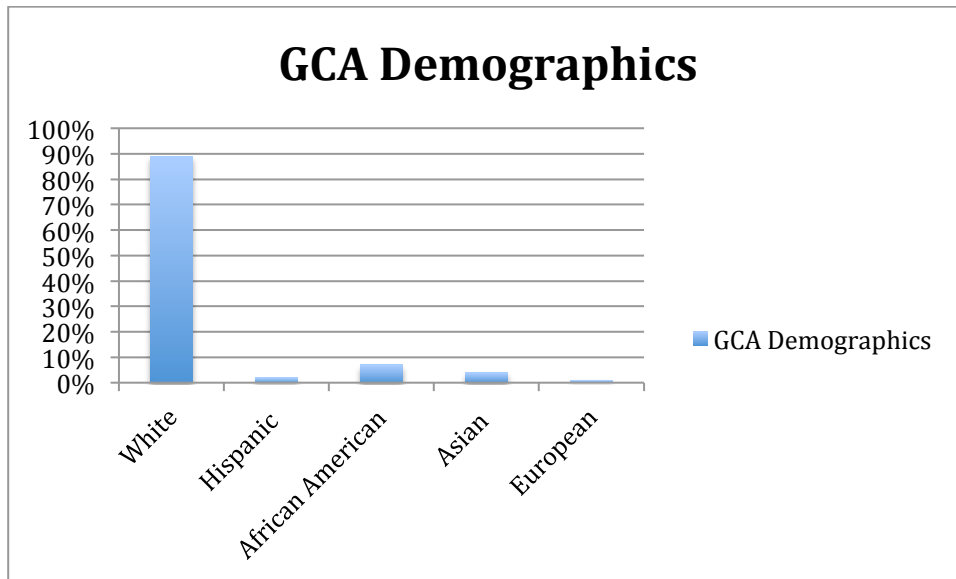

1. U.S. History
2. English
3. Calculus

Testing Comparisons

Student Demographics

Community Demographics

The city of Greenville is the home to East Carolina University and Vidant Medical Center. This growing community currently has a population of 90,597 (as of July 2015). With 56.3% White, 37% African American, 3.8% Hispanic, and 2.2% Asian, Greenville has a diverse community. All are welcome at Greenville Christian Academy.