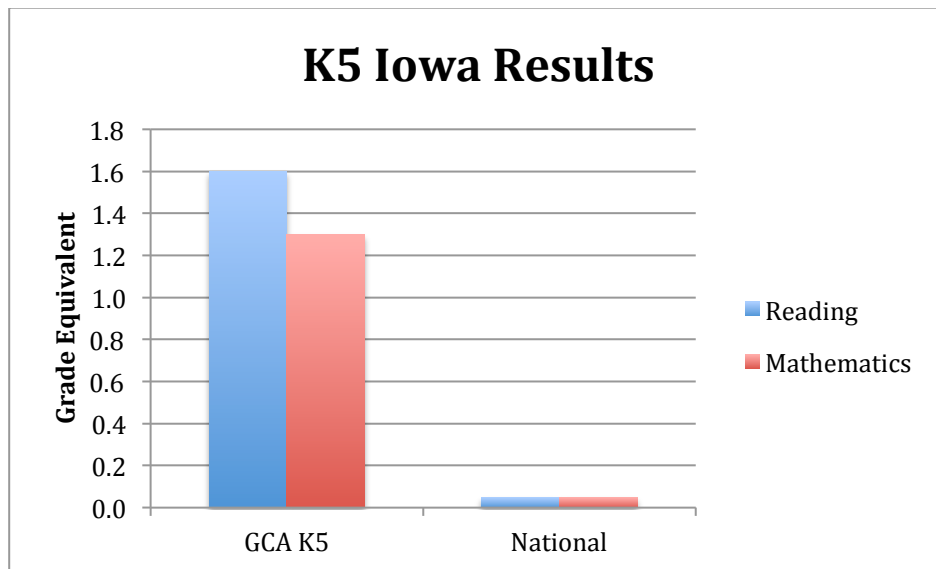

## Academic Information

---

23 TOTAL CREDITS

Note: These are the minimum graduation requirements. Those that are university bound are expected to take 4 math credits, 4 science credits, and 2 foreign language credits.

### AP Courses Offered

1. U.S. History
2. English
3. Calculus

## Testing Comparisons