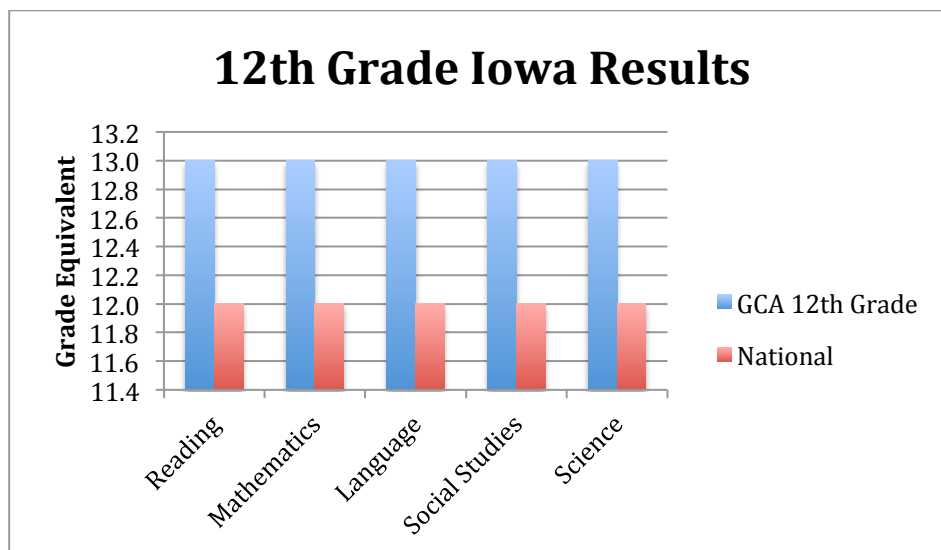

1. U.S. History
2. English
3. Calculus

Testing Comparisons

Student Demographics

Community Demographics

The city of Greenville is the home to East Carolina University and Vidant Medical Center. This growing community currently has a population of 90,597 (as of July 2015). With 56.3% White, 37% African American, 3.8% Hispanic, and 2.2% Asian, Greenville has a diverse community. All are welcome at Greenville Christian Academy.