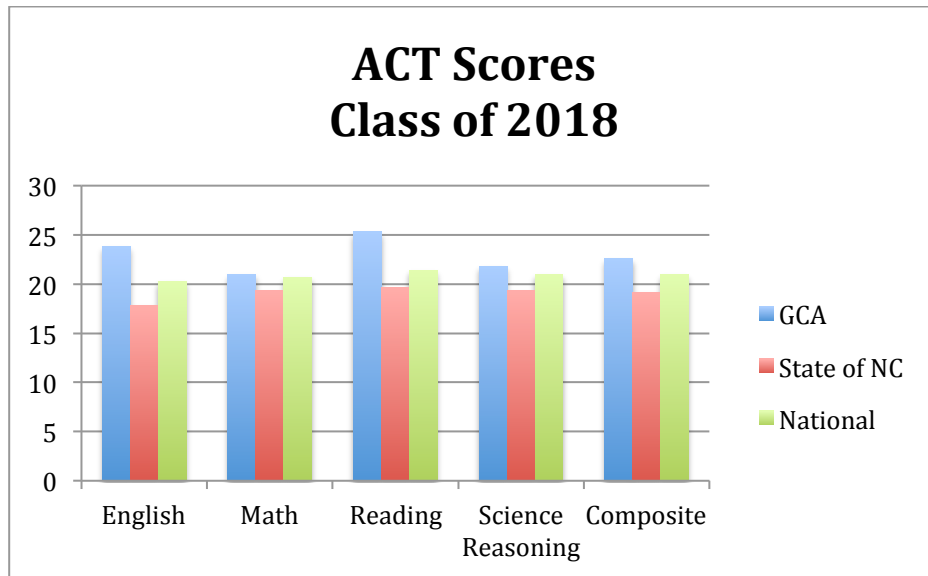

Enrollment Information

Student Population (2017-2018 School Year)

Class	Total Students	Class	Total Students
K3-K4	8	7th	16
K5	17	8th	14
1st	22	9th	10
2nd	23	10th	15
3rd	19	11th	16
4th	14	12th	13
5th	12		
6th	17		

Academic Information

Graduation Requirements

- 4 Bible credits
- 4 English credits
- 3 Math credits
- 3 Science credits
- 4 History credits
- 1 PE/Health credit
- 2 Elective credits
- 1 Foreign Language credit
- 1 Practical Art credit

---

23 TOTAL CREDITS

Note: These are the minimum graduation requirements. Those that are university bound are expected to take 4 math credits, 4 science credits, and 2 foreign language credits.

AP Courses Offered

1. U.S. History
2. English
3. Calculus

Testing Comparisons