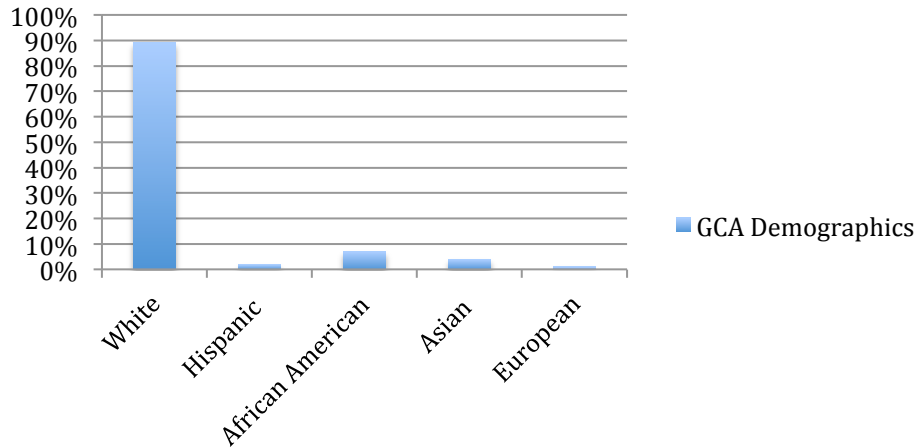

Testing Comparisons

12th Grade Iowa Results

Student Demographics

GCA Demographics

Community Demographics

The city of Greenville is the home to East Carolina University and Vidant Medical Center. This growing community currently has a population of 90,597 (as of July 2015). With 56.3% White, 37% African American, 3.8% Hispanic, and 2.2% Asian, Greenville has a diverse community. All are welcome at Greenville Christian Academy.