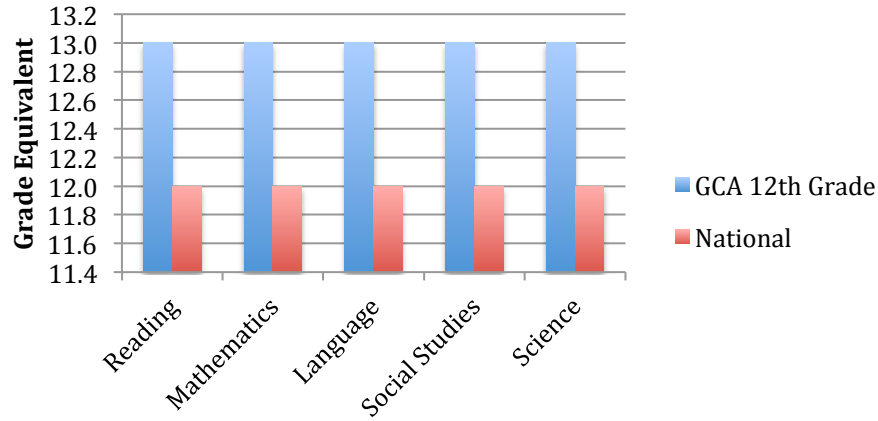

12th Grade Iowa Results