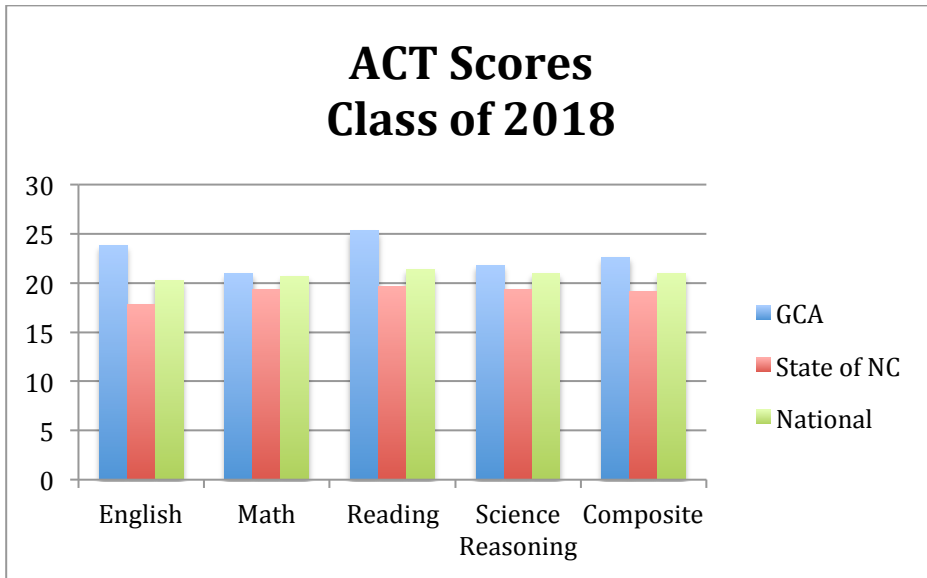

Enrollment Information

Student Population (2018-2019 School Year)

Class	Total Students	Class	Total Students
K3-K4	11	7th	10
K5	21	8th	15
1st	11	9th	17
2nd	12	10th	11
3rd	23	11th	11
4th	20	12th	16
5th	15		
6th	14		

Academic Information

Graduation Requirements

1. 4 Bible credits
   - 4 English credits
   - 3 Math credits
   - 3 Science credits
   - 4 History credits
   - 1 PE/Health credit
   - 2 Elective credits
   - 1 Foreign Language credit
   - 1 Practical Art credit
2. ---
3. 23 TOTAL CREDITS

Note: These are the *minimum* graduation requirements. Those that are university bound are expected to take 4 math credits, 4 science credits, and 2 foreign language credits.

AP Courses Offered

1. U.S. History
2. English
3. Calculus

Testing Comparisons