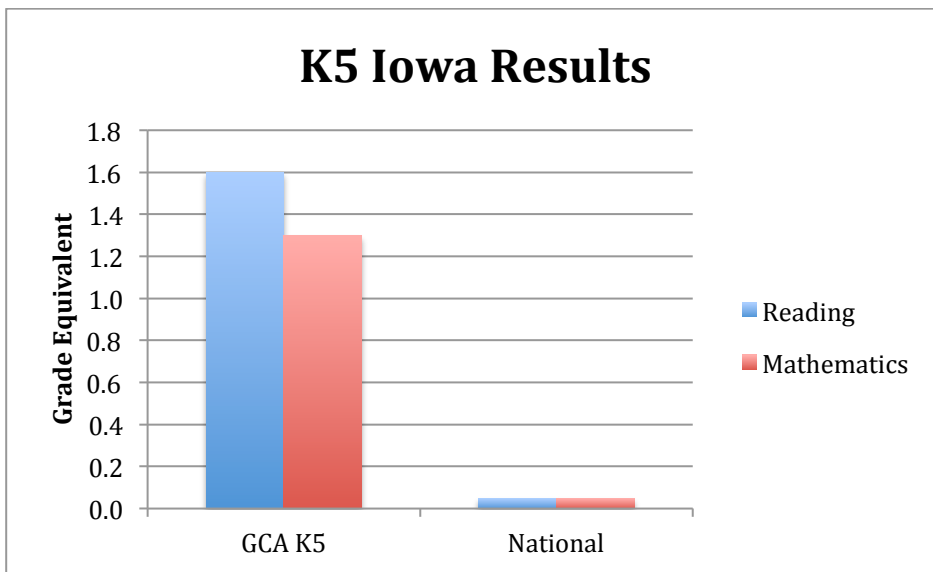

Enrollment Information

Student Population (2018-2019 School Year)

Class	Total Students	Class	Total Students
K3-K4	11	7th	10
K5	21	8th	15
1st	11	9th	17
2nd	12	10th	11
3rd	23	11th	11
4th	20	12th	16
5th	15		
6th	14		

Academic Information

Graduation Requirements

- 4 Bible credits
 - 4 English credits
 - 3 Math credits
 - 3 Science credits
 - 4 History credits
 - 1 PE/Health credit
 - 2 Elective credits
 - 1 Foreign Language credit
 - 1 Practical Art credit
-
- 23 TOTAL CREDITS

Testing Comparisons

12th Grade Iowa Results

Student Demographics

GCA Demographics

Community Demographics

The city of Greenville is the home to East Carolina University and Vidant Medical Center. This growing community currently has a population of 90,597 (as of July 2015). With 56.3% White, 37% African American, 3.8% Hispanic, and 2.2% Asian, Greenville has a diverse community. All are welcome at Greenville Christian Academy.