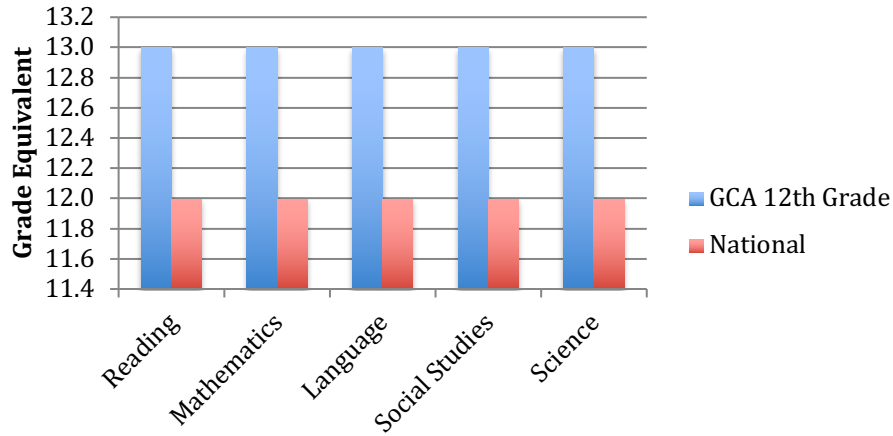

Testing Comparisons

12th Grade Iowa Results

Student Demographics

GCA Demographics

Community Demographics

The city of Greenville is the home to East Carolina University and Vidant Medical Center. This growing community currently has a population of 90,597 (as of July 2015). With 56.3% White, 37% African American, 3.8% Hispanic, and 2.2% Asian, Greenville has a diverse community. All are welcome at Greenville Christian Academy.