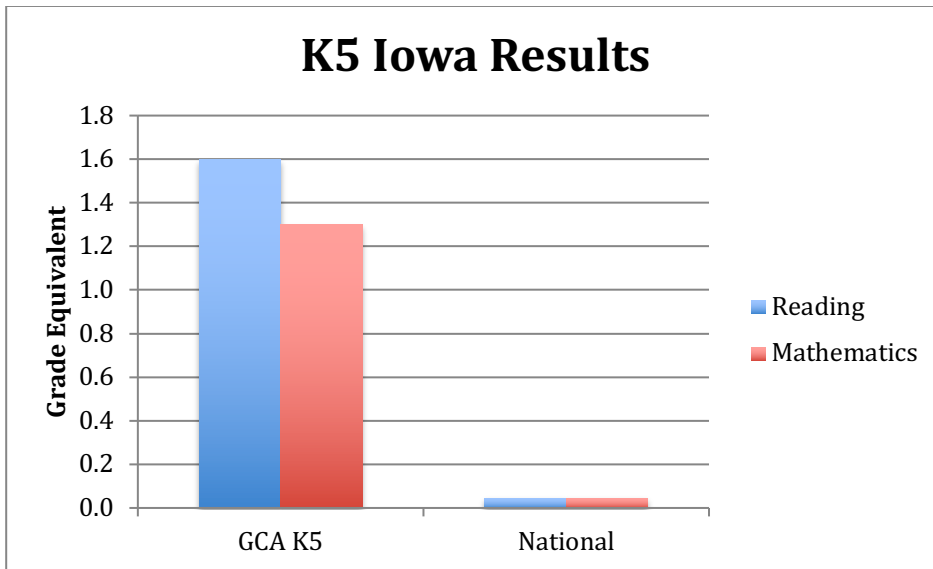

Academic Information

Graduation Requirements

- 4 Bible credits
 - 4 English credits
 - 3 Math credits
 - 3 Science credits
 - 4 History credits
 - 1 PE/Health credit
 - 2 Elective credits
 - 1 Foreign Language credit
 - 1 Practical Art credit
-
- 23 TOTAL CREDITS

Note: These are the *minimum* graduation requirements. Those that are university bound are expected to take 4 math credits, 4 science credits, and 2 foreign language credits.

AP Courses Offered

1. U.S. History
2. English
3. Calculus

Testing Comparisons

12th Grade Iowa Results

Student Demographics

GCA Demographics

Community Demographics

The city of Greenville is the home to East Carolina University and Vidant Medical Center. This growing community currently has a population of 90,597 (as of July 2015). With 56.3% White, 37% African American, 3.8% Hispanic, and 2.2% Asian, Greenville has a diverse community. All are welcome at Greenville Christian Academy.