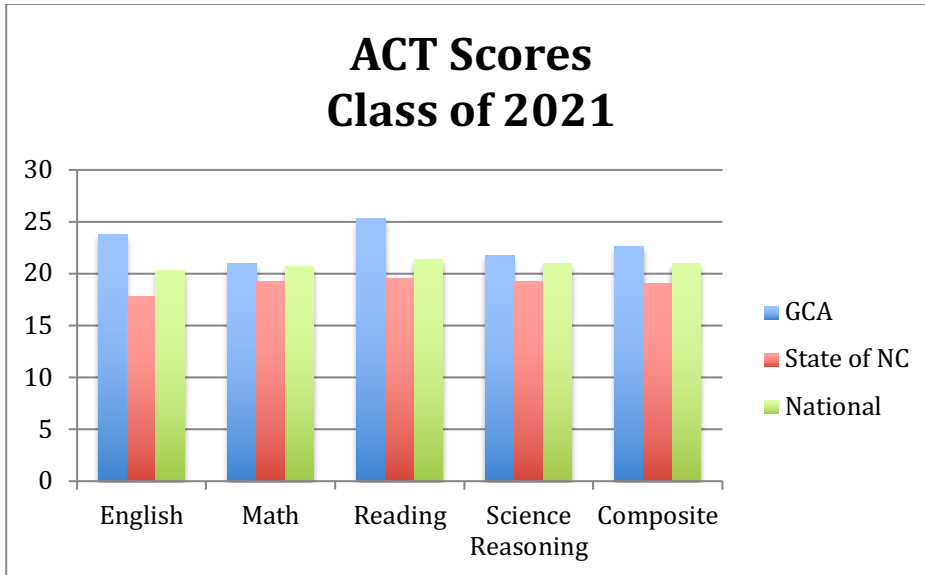

Part Time Teachers	3
Student/Teacher Ratio	1/25
Office Staff	3

Enrollment Information

Student Population (2021-2022 School Year)

Class	Total Students	Class	Total Students
K3-K4	8	7th	22
K5	26	8th	20
1st	24	9th	15
2nd	12	10th	20
3rd	25	11th	16
4th	18	12th	14
5th	31		
6th	26		

Academic Information

Graduation Requirements

1. 4 Bible credits
   - 4 English credits
   - 3 Math credits
   - 3 Science credits
   - 4 History credits
   - 1 PE/Health credit
   - 2 Elective credits
   - 1 Foreign Language credit
   - 1 Practical Art credit
2. ---
3. 23 TOTAL CREDITS

Note: These are the *minimum* graduation requirements. Those that are university bound are expected to take 4 math credits, 4 science credits, and 2 foreign language credits.

AP Courses Offered

1. U.S. History
2. English
3. Calculus

Testing Comparisons