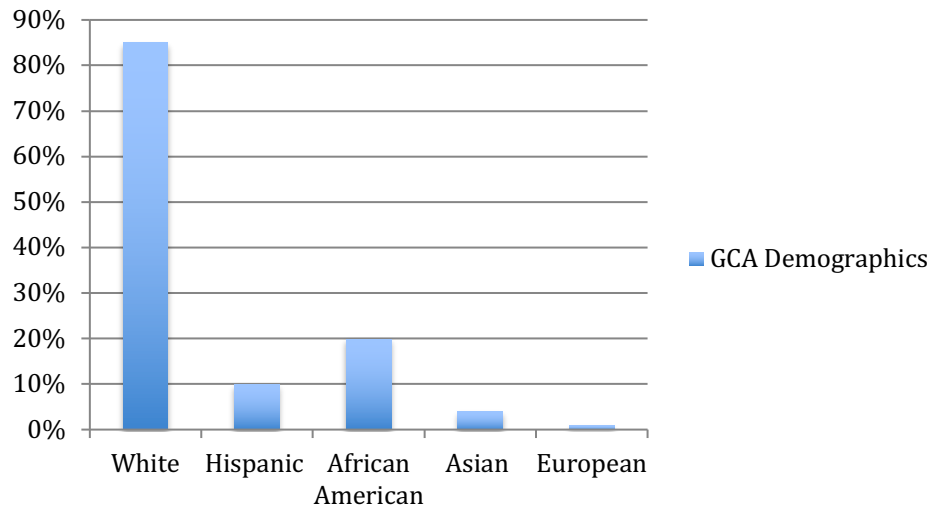

Testing Comparisons

12th Grade Iowa Results

Student Demographics

GCA Demographics

Community Demographics

The city of Greenville is the home to East Carolina University and Vidant Medical Center. This growing community currently has a population of 90,597 (as of July 2015). With 56.3% White, 37% African American, 3.8% Hispanic, and 2.2% Asian, Greenville has a diverse community. All are welcome at Greenville Christian Academy.