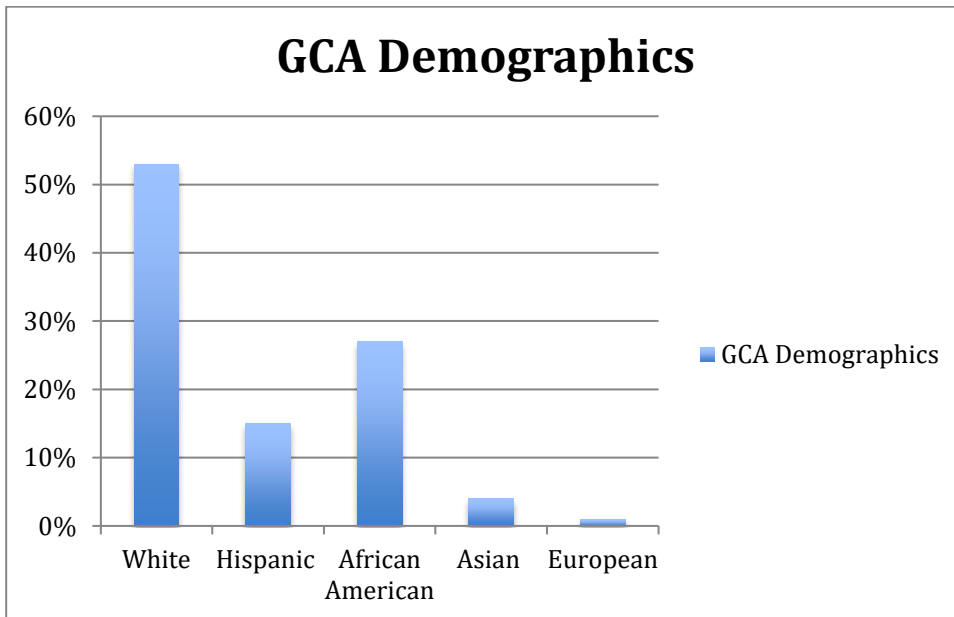

1. U.S. History
2. English
3. Calculus

Dual Enrollment Courses Offered on Our Campus

1. English Language and Comp I
2. English Language and Comp II
3. American Literature
4. British Literature
5. College Algebra
6. Natural Science

Testing Comparisons

Student Demographics

Community Demographics

The city of Greenville is the home to East Carolina University and ECU Health. This growing community currently has a population of 173,762 (as of 2022). With 52.94% White, 39.18% African American, 3.1% Hispanic, and 2.38% Asian, Greenville has a diverse community. All are welcome at Greenville Christian Academy.