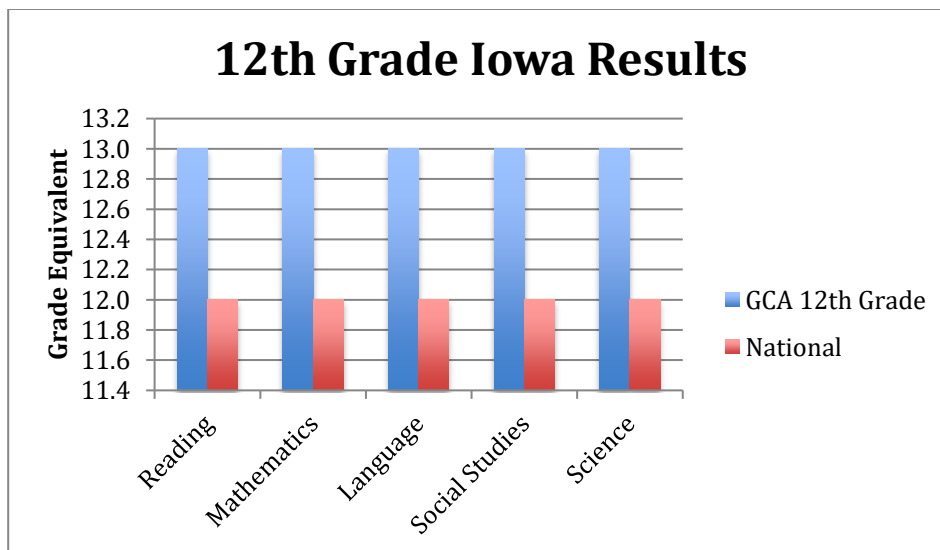

Testing Comparisons