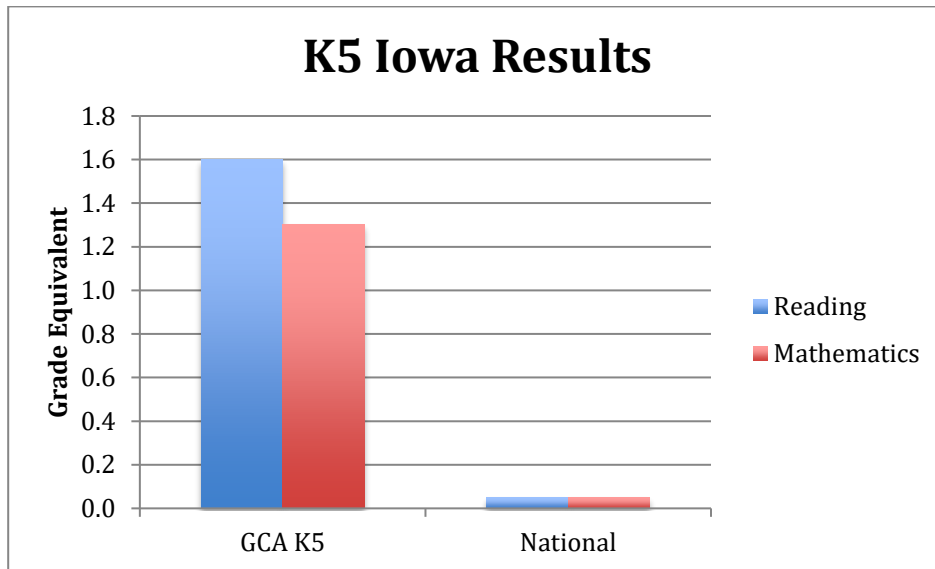

Note: These are the *minimum* graduation requirements. Those that are university bound are expected to take 4 math credits, 4 science credits, and 2 foreign language credits.

Honors and AP Courses Offered

1. U.S. History
2. English
3. Calculus

Dual Enrollment Courses Offered on Our Campus

1. English Language and Comp I
2. English Language and Comp II
3. American Literature
4. British Literature
5. College Algebra
6. Natural Science

Testing Comparisons

Student Demographics

Community Demographics

The city of Greenville is the home to East Carolina University and ECU Health. This growing community currently has a population of 173,762 (as of 2022). With 52.94% White, 39.18% African American, 3.1% Hispanic, and 2.38% Asian, Greenville has a diverse community. All are welcome at Greenville Christian Academy.